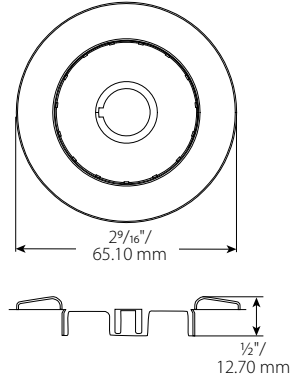

FireLock® Escutcheons

FOR RECESSED OR FLUSH SPRINKLER INSTALLATION

V29 EXTENDED ESCUTCHEON

V29 FLUSH ESCUTCHEON

V27 AND V34 RECESSED ESCUTCHEON
 * NOTE: THIS ESCUTCHEON CAN BE ADJUSTED TO RECESS 1/2" OR 3/4" / 12.70 OR 19.05 MM